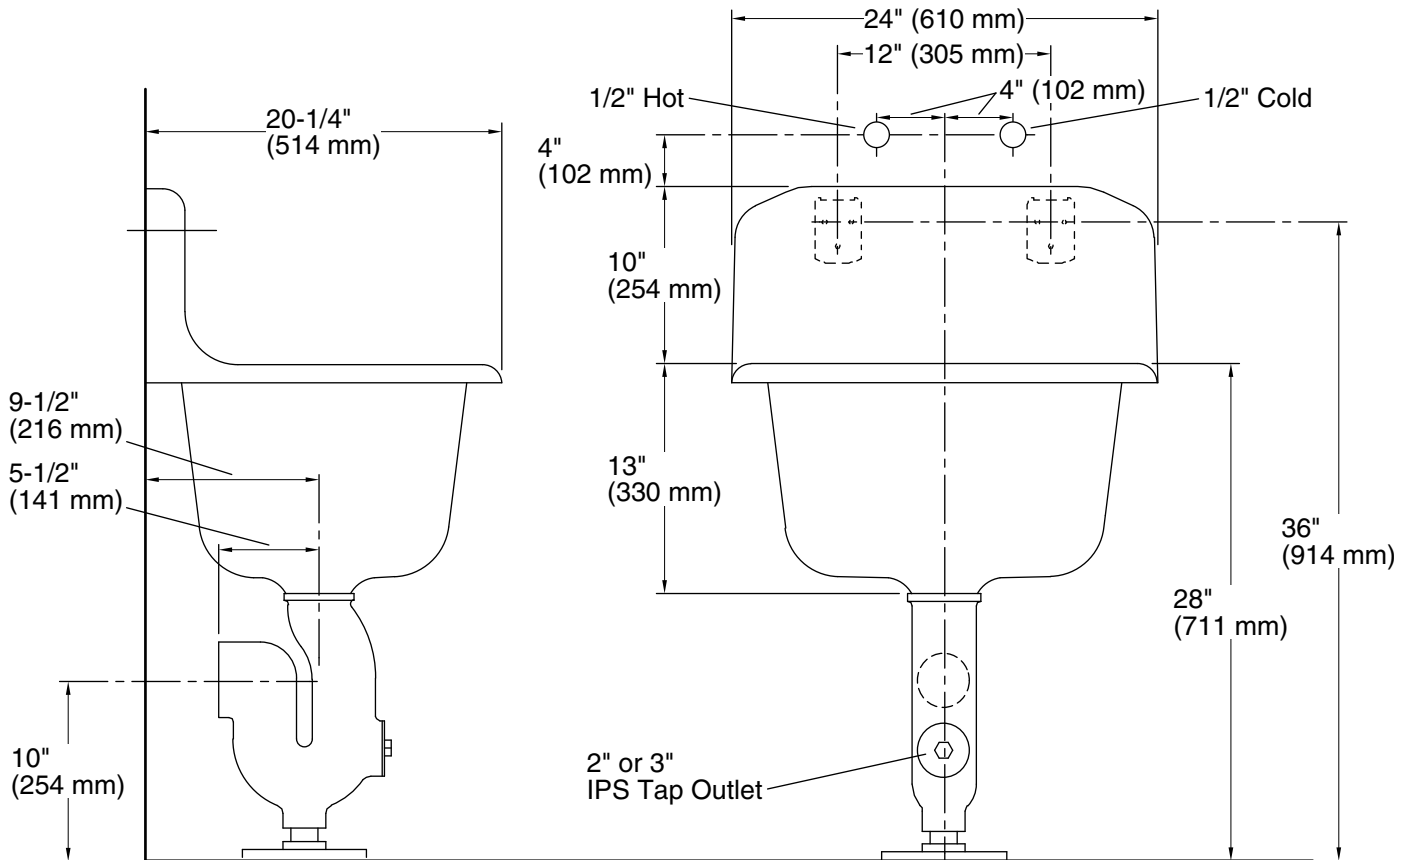

Technical Information

All product dimensions are nominal.

Bowl configuration:	Single
Installation:	Wall-mount
Bowl area (Only):	Width: 20" (508 mm) Bowl depth: 16" (406 mm) Water depth: 12" (305 mm)
Drain hole:	3-1/8" (80 mm)

Notes

Install this product according to the installation instructions.

WARNING: Risk of personal injury. The rim guard has sharp edges. Use caution when handling.

IMPORTANT: This product is not intended for installation in a residential setting.